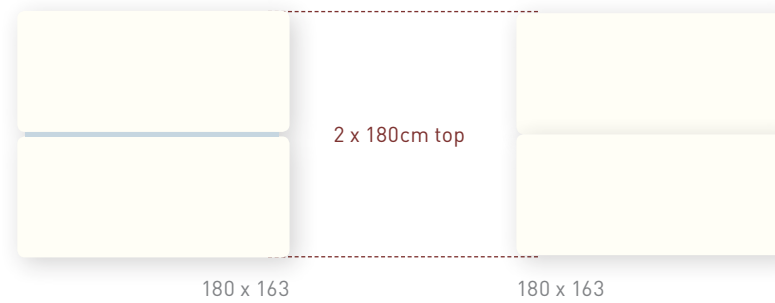

Side Returns

84 x 40

84 x 60

100 x 60

2 x 160cm top

323 x 80

320 x 80

2 x 180cm top

363 x 80

360 x 80

individual tops

joined tops